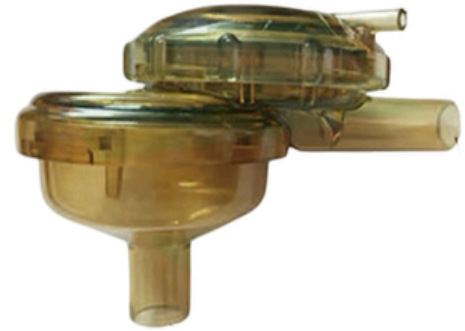

sudt260081

shut off vacuum
valve

Milk outlet diameter-18.5mm
liner outlet diameter-18.5mm
air outlet diameter-6mm
spare parts available-yes

sudt260082

flow sensor

Milk outlet diameter-18.5mm
liner outlet diameter-18.5mm
air outlet diameter-6mm
spare parts available-yes

sudt260083

milk claw

Milk outlet diameter- 14mm
liner outlet diameter-12mm
air outlet diameter-7mm
SO valve -yes
angle cut nipple-45degree
Capacity-360cc/420cc
spare parts available-yes

sudt260084

(23)

milk claw