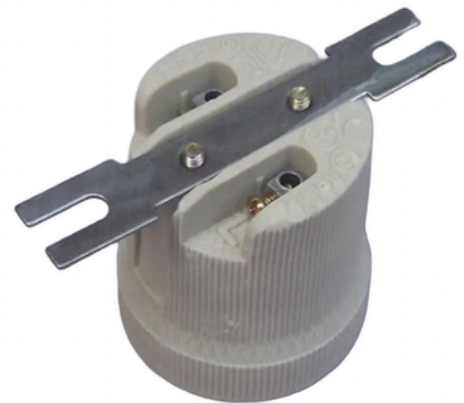

**bulb socket
grey
ceramic
220v**

sudt260122