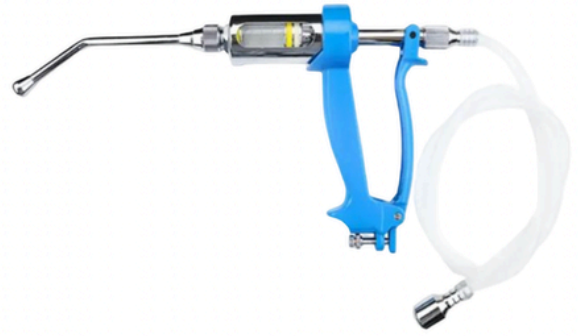

sudt260034

**drencher
plastic/steel
500ml**

sudt260035

**reusable
syringe
stainless
steel
20ml**

sudt260036

**continuous
syringe
plastic/glass
2/5ml**

sudt260037

**drencher
alloy/steel**